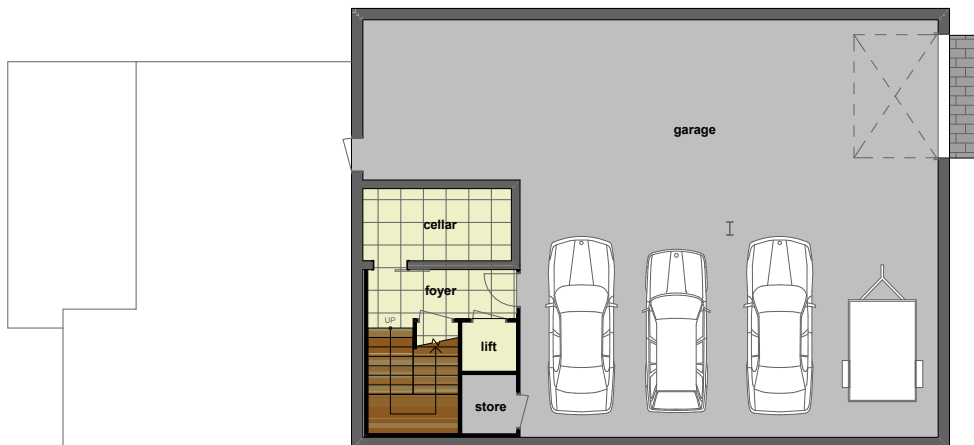

Total Size 676.91m² (72.8sq)

Upper floor

Ground floor

Basement

comdainhomes.com.au

HIA Victorian Professional Small/Medium Builder of the Year 2008, 2010, 2011, 2012, 2013, 2015, 2017.

**COMDAIN
HOMES**

BELLE VUE