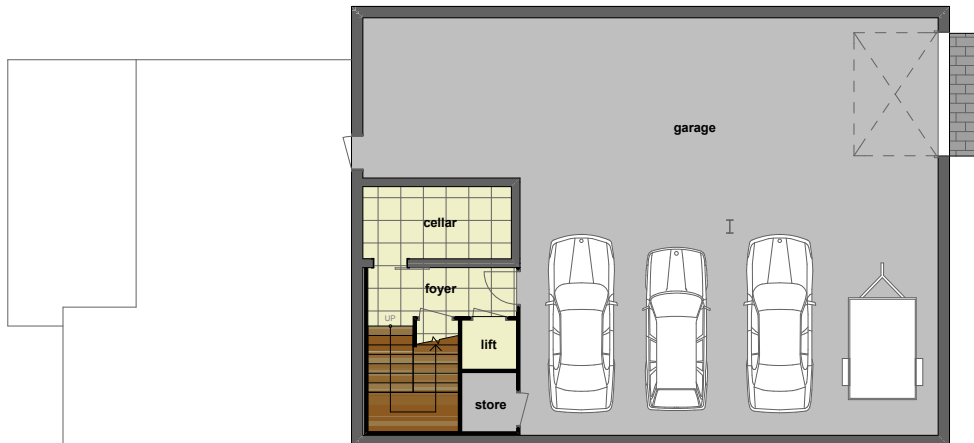

Total Size 676.91m² (72.8sq)

Upper floor

Ground floor

Basement

Visit our display home Sat-Wed 1pm-5pm.
Balwyn North Belle Vue, 74 Greythorn Road.
 Contact Seamus O'Brien **0400 058 147**.
 Contact Kate Dunn **0437 556 349**.