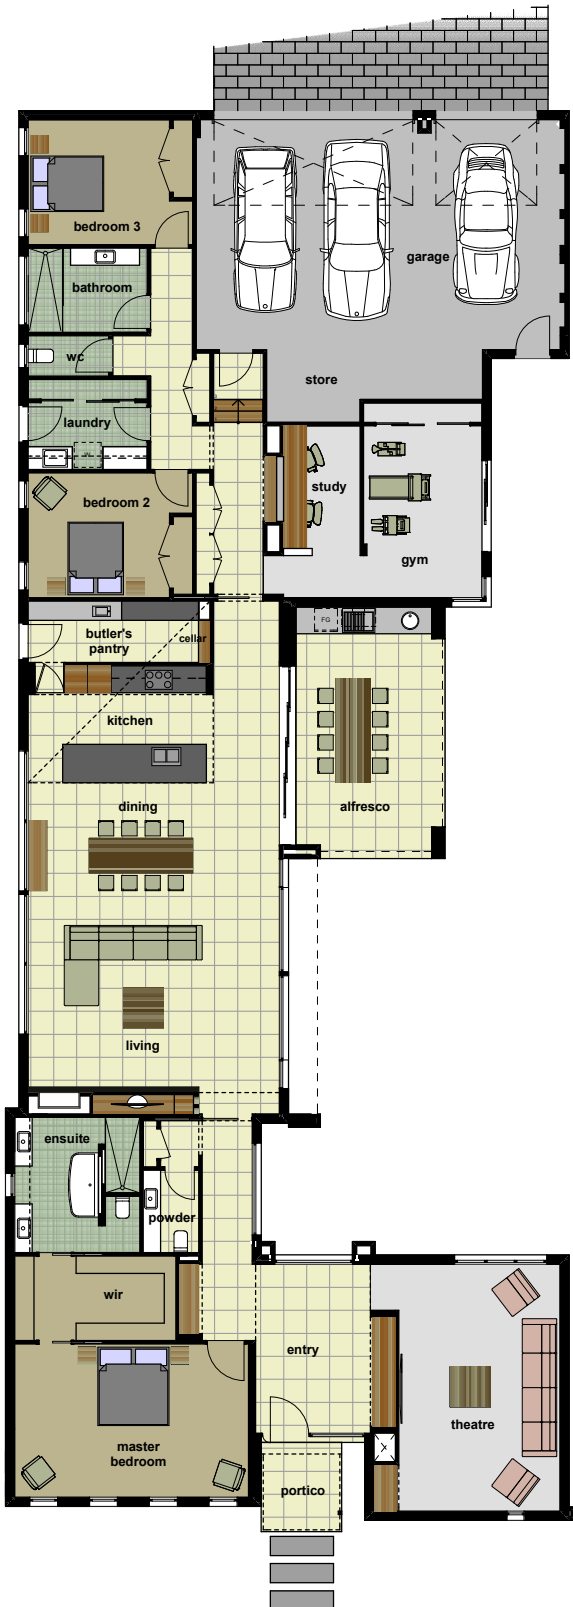

# 1181 Burke Road, Kew

Designed to demonstrate the high quality and luxurious finishes of a Comdain Home, this home exemplifies the timeless style, quality and craftsmanship of a Comdain custom built luxury home. It features energy innovations, smart technology and the finest materials and luxury finishes.